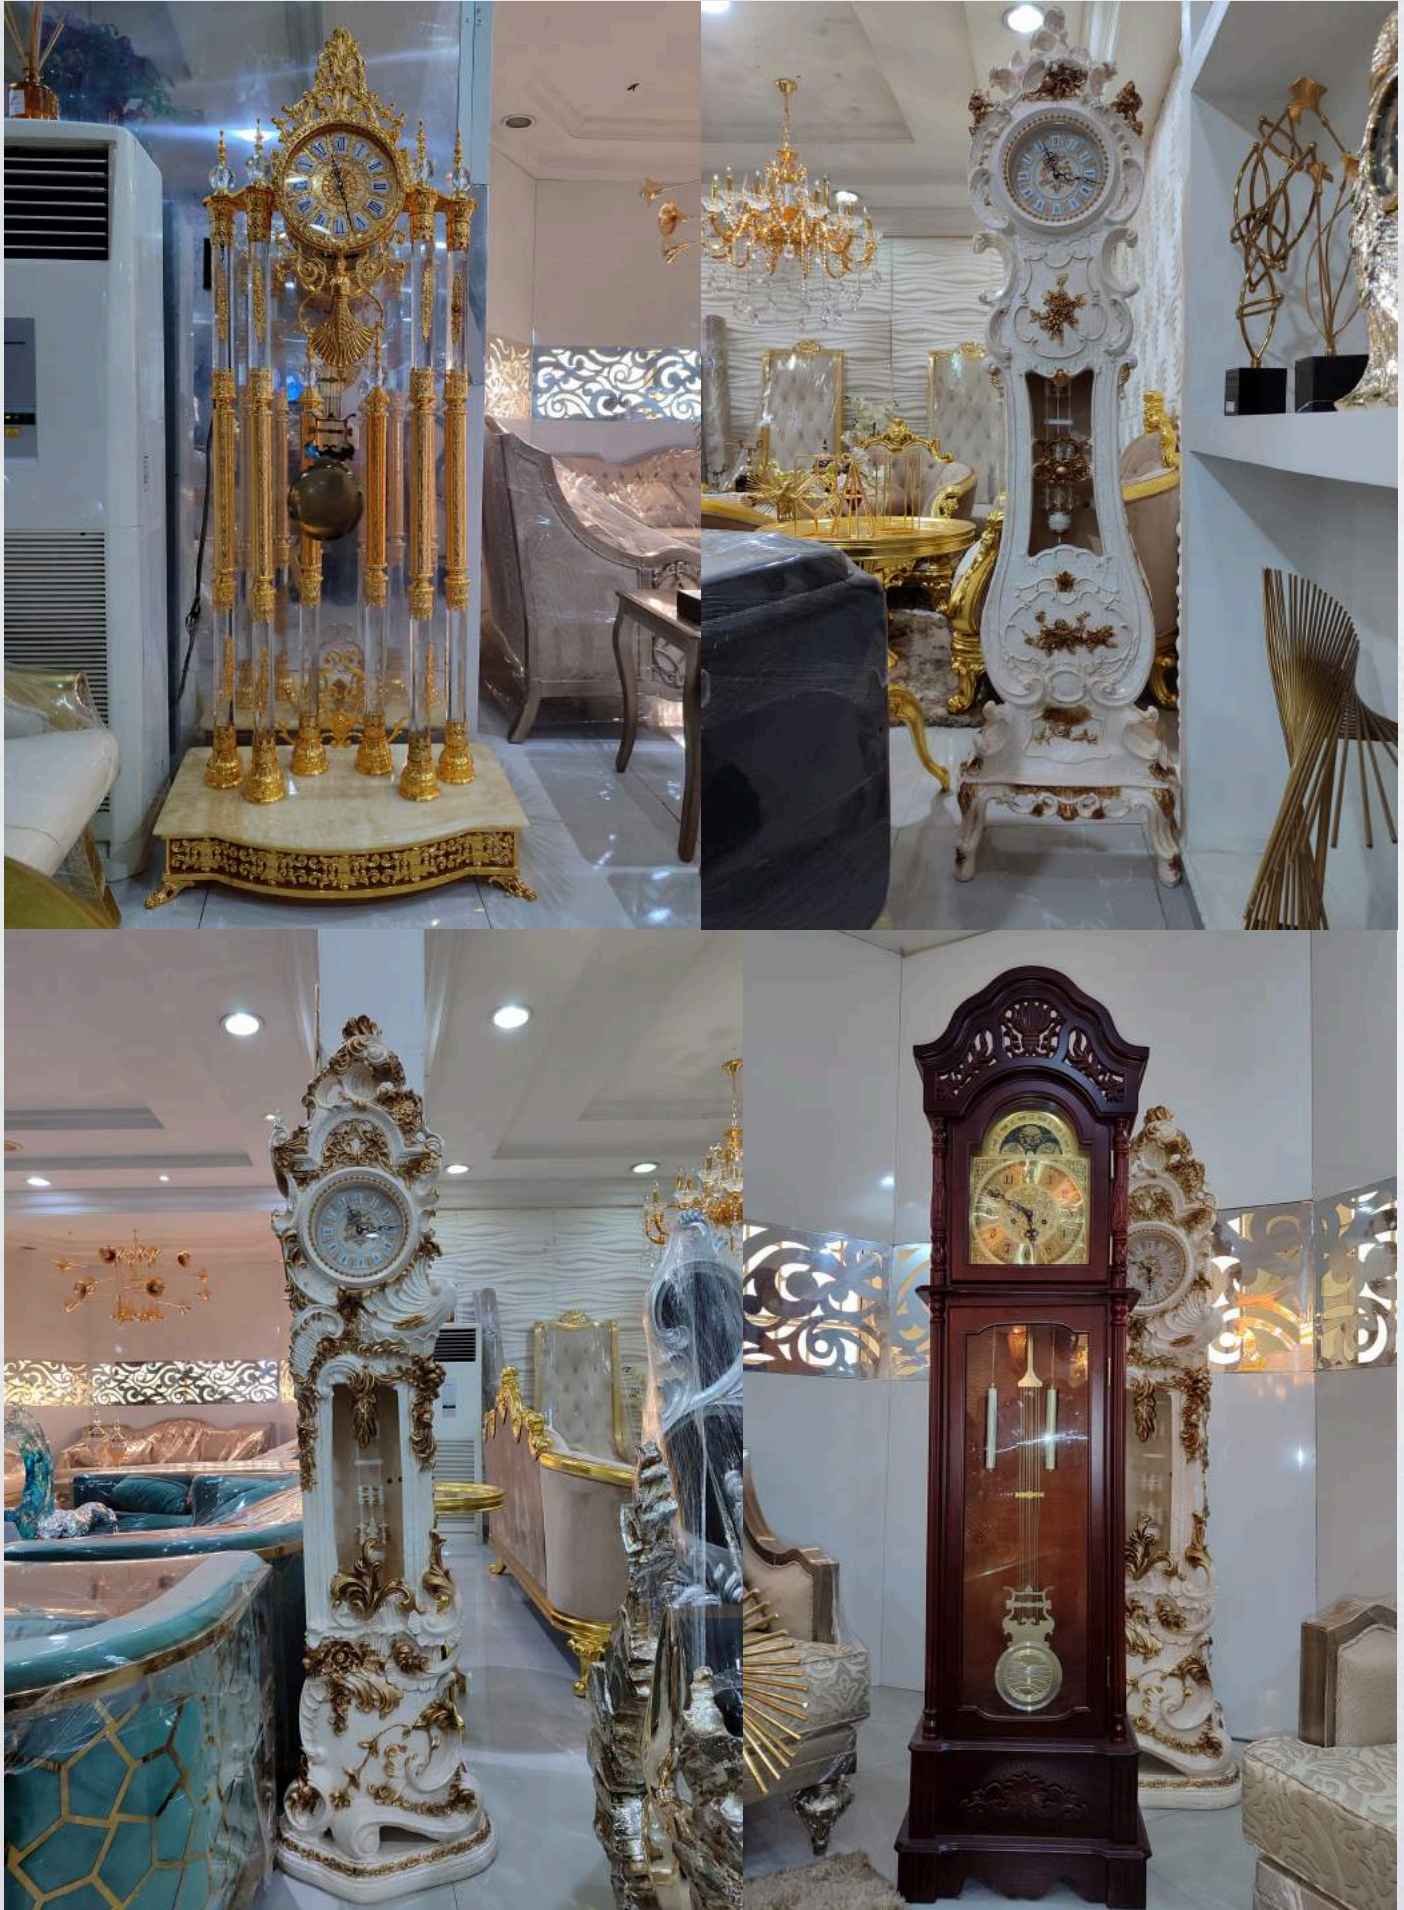

GRANDFATHER CLOCKS

AVAILABLE FOR PICKUP AND DELIVERY NATIONWIDE